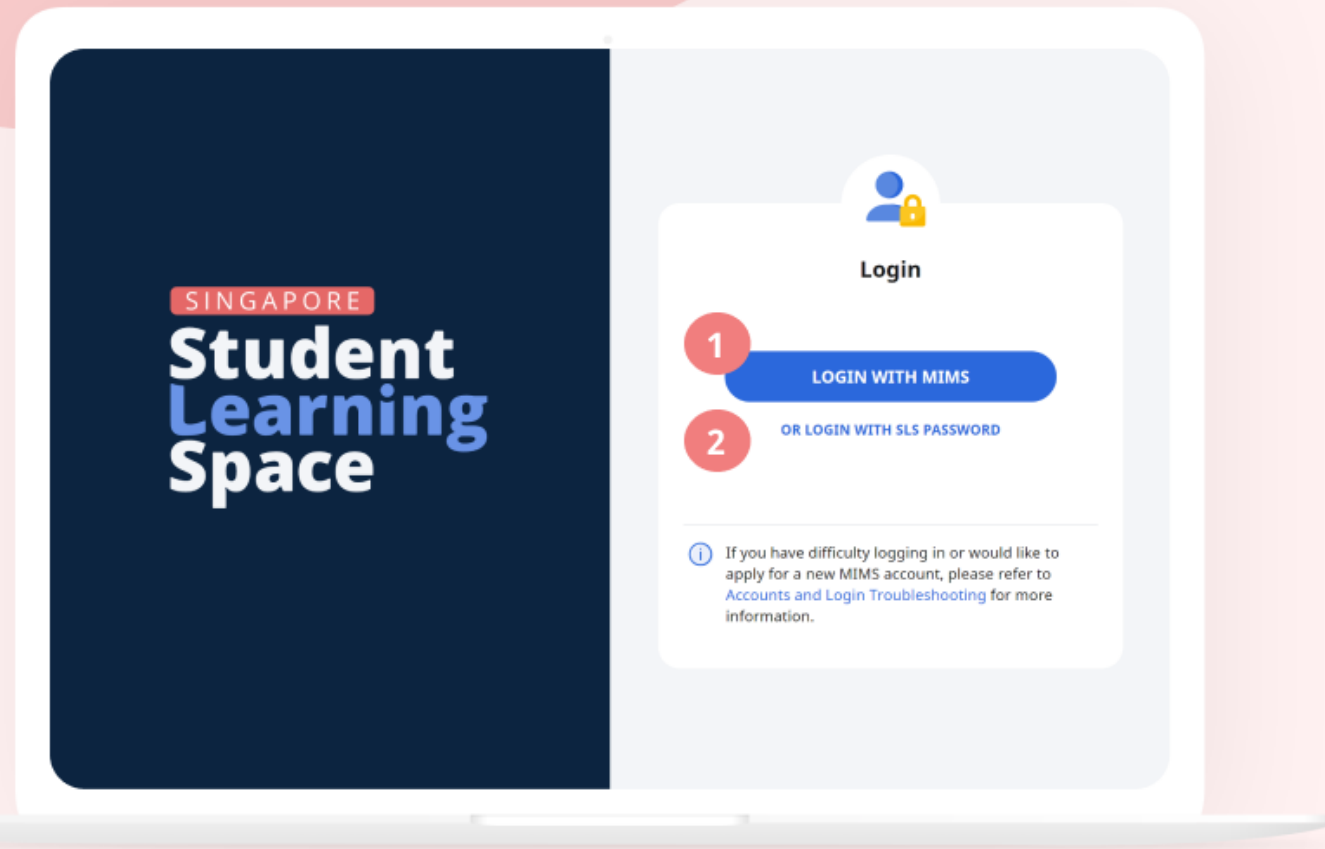

Use your MIMS/Student iCON username and existing SLS password

Back to Main Login Page

From Dec 2022, MIMS users should use their MIMS login ID as the username.

Username

SLS Password

LOGIN

Forgot Password

You can now log in to SLS with your MIMS/Student iCON username. For example, tan_weiling@students.edu.sg